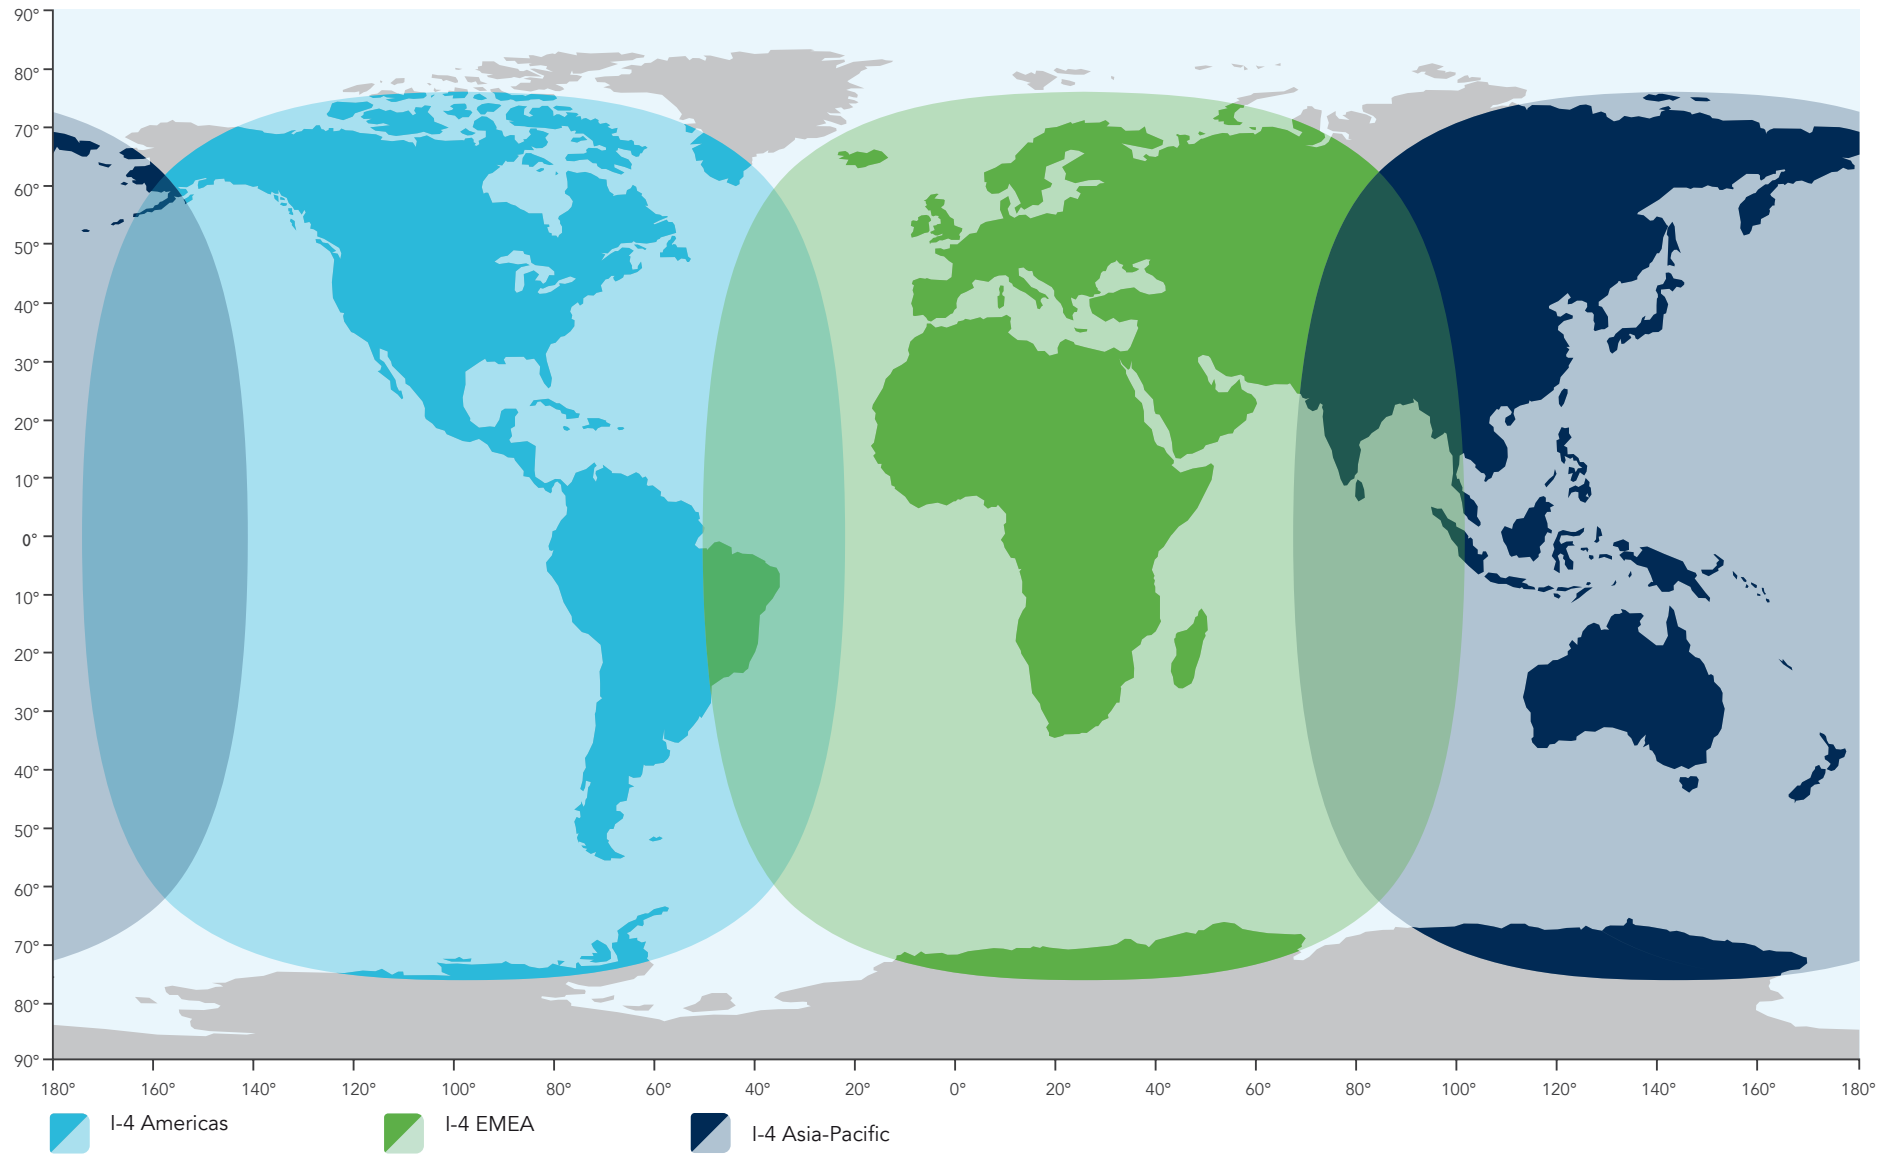

BGAN I-4 Satellites - Global Coverage Map

This map depicts Inmarsat's expectations of coverage post repositioning of its I-4 satellites. This map does not represent a guarantee of service. The availability of service at the edge of coverage areas fluctuates depending on various conditions.